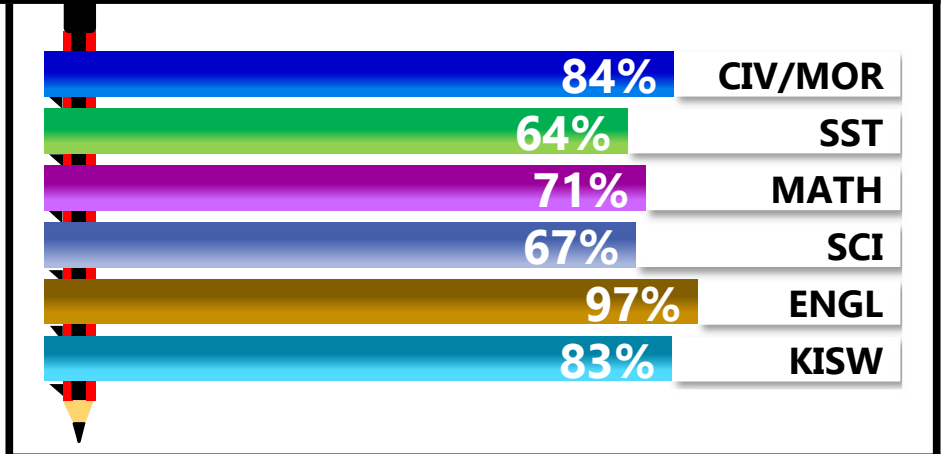

		<h1>QUALITY SPRINGS</h1>			
REGION: MWANZA		SCHOOL AVERAGE	233.0	OVERALL GRADE	
DISTRICT: MWANZA				CATEGORY	
				BELOW 40	

SUBJECT PERFORMANCE ANALYSIS

SUBJECT NAME	AVG	%	RNK
ENGLISH	48.5	97%	1
CIVIC & MORAL	41.8	84%	2
KISWAHILI	41.4	83%	3
MATHEMATICS	35.5	71%	4
SCIENCE	33.6	67%	5
SOCIAL STUDIES	32.2	64%	6
BOYS/GIRLS PASS RATE	STD	AVG	%
BOYS	5	0.45	45%
GIRLS	6	0.55	55%

GRADE ANALYSIS SUMMARY					
SUBJECT NAME/GRADE	A	B	C	D	E
MATHEMATICS	1	9	1	0	0
KISWAHILI	11	0	0	0	0
ENGLISH	11	0	0	0	0
SCIENCE	0	10	1	0	0
SOCIAL STUDIES	0	10	1	0	0
CIVIC AND MORAL	6	4	0	0	0
OVERALL GRADE ANALYSIS	NO.	SEATED	%		
A	1	11	9%		
B	10		91%		
C	0		0%		
D	0	0	0%		
E	0		0%		