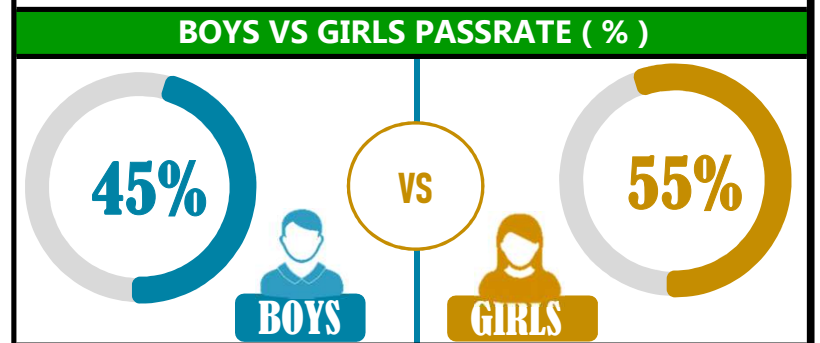

		<h1>QUALITY SPRINGS</h1>			
REGION: MWANZA		SCHOOL AVERAGE	233.0	OVERALL GRADE	
DISTRICT: MWANZA				CATEGORY	
				BELOW 40	

SUBJECT PERFORMANCE ANALYSIS

SUBJECT NAME	AVG	%	RNK
ENGLISH	48.5	97%	1
CIVIC & MORAL	41.8	84%	2
KISWAHILI	41.4	83%	3
MATHEMATICS	35.5	71%	4
SCIENCE	33.6	67%	5
SOCIAL STUDIES	32.2	64%	6
BOYS/GIRLS PASS RATE	STD	AVG	%
BOYS	5	0.45	45%
GIRLS	6	0.55	55%

GRADE ANALYSIS SUMMARY					
SUBJECT NAME/GRADE	A	B	C	D	E
MATHEMATICS	1	9	1	0	0
KISWAHILI	11	0	0	0	0
ENGLISH	11	0	0	0	0
SCIENCE	0	10	1	0	0
SOCIAL STUDIES	0	10	1	0	0
CIVIC AND MORAL	6	4	0	0	0
OVERALL GRADE ANALYSIS	NO.	SEATED	%		
A	1	11	9%		
B	10		91%		
C	0		0%		
D	0	0	0%		
E	0		0%		